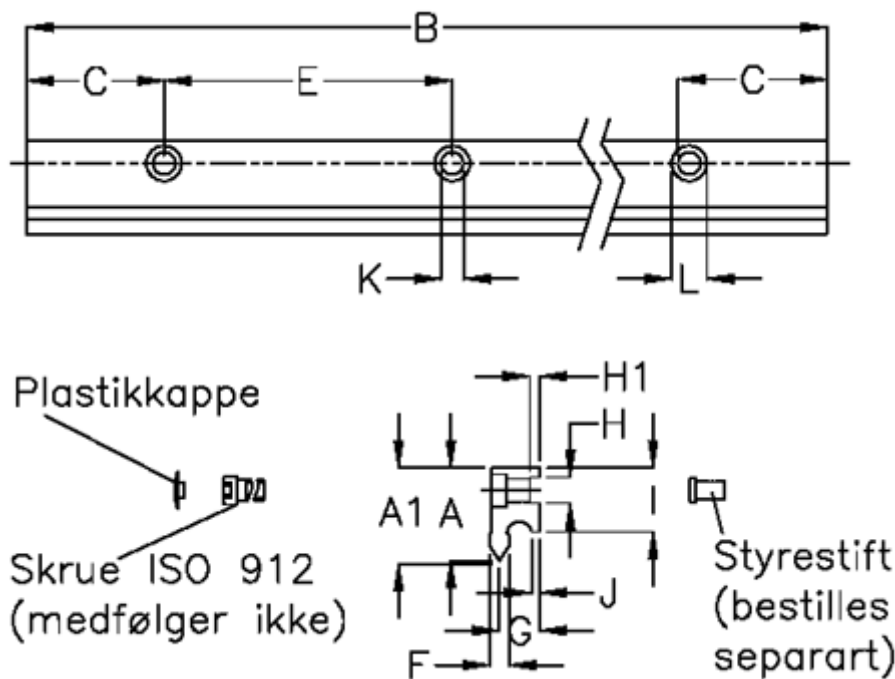

Article number: 057125323362

Description: Hepco GV3 slide NS E L2336 P2
with counterbored holes

Measures

A	= 21	G	= 10.2	Weight kg/1000 = 1.60
A1	= 21.37	H	= 6	
B	= 2336	H1	= 2.5	
C	= 43.0	I	= 16.00	
E	= 90	J	= 2.60	
F	= 4.93	K	= 5.5	
For bearing	= J25	L	= 10 x 5.1	
For guide pin	= SDP6	Precision type	= P2	